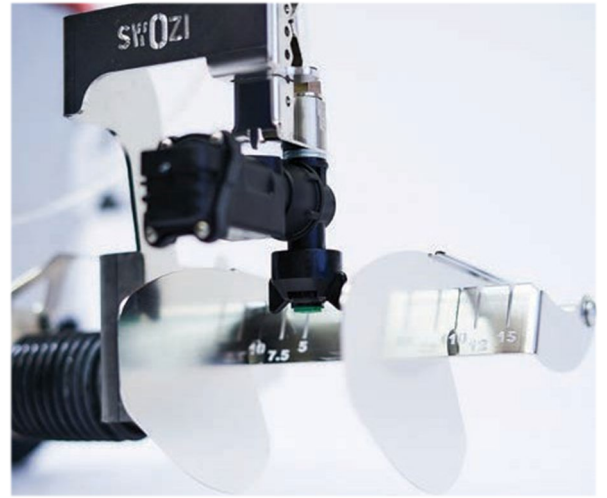

- + 1 machine 1 operator
- + 75 % time saving with less paint fill ups
- + Reduced paint usage

SEVERAL WORKERS

1 OPERATOR 1 MACHINE

2

UNBEATABLE Line Painting ACCURACY

Thanks to the cutting-edge GPS and laser positioning technology, we are able to reach millimeter accuracy (laser), anywhere both outdoor and indoor.

THE KROMER & SWOZI SYSTEM IS DESIGNED FOR OPTIMAL WORK EFFICIENCY, ACCURACY AND MOBILITY.

KROMER LINE PAINTER

SWOZI ARM

The SWOZI arm keeps the line straight even when you wander.

The SWOZI paint app is easy to handle and runs on a standard Android tablet.

THE KROMER TRACTOR AND SWOZI GPS SYSTEM

Swozi attachment can be added to any Kromer model for GPS accurate painting.

With the added laser tracker you can also mark 100% accurate when there is no satellite reception. As a supplement to the GPS solution or as a stand-alone solution. Especially in covered stadiums or on sports fields surrounded by dense trees, the GPS signal can be too weak.

KROMER & SWOZI GPS

KROMER TRACTOR with the 100% accurate Swozi GPS system.

VIEW AS THE DRIVER

The Kromer ride-on tractor with the largest paint tank (62.5gal) is the most efficient solution for sports facilities with many sports fields or for contractors.