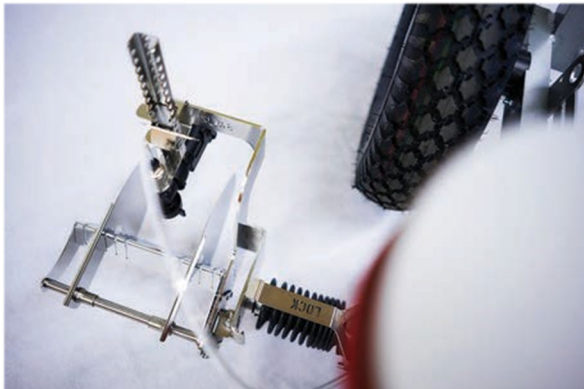

- + 1 machine 1 operator
- + 75 % time saving with less paint fill ups
- + Reduced paint usage

SEVERAL WORKERS

1 OPERATOR 1 MACHINE

2

UNBEATABLE Line Painting ACCURACY

Thanks to the cutting-edge GPS and laser positioning technology, we are able to reach millimeter accuracy (laser), anywhere both outdoor and indoor.

Straight lines

Perfect angles

Perfect circles

3

UTMOST FLEXIBILITY AND FREEDOM

NO MORE STRINGS AND TAPES

- ⊕ No more time consuming and resource-intensive work
- ⊕ Over 100 sport templates with 1000s of variations
- ⊕ Fully customizable, smart templates
- ⊕ Can be used by anyone after 10 minutes of training
- ⊕ YOU DON'T HAVE TO BUY ANOTHER MACHINE FOR REPAINTING FIELDS QUICKLY:
Laser for stadiums and areas with poor GPS reception, GPS for outdoor sports fields.

THE KROMER & SWOZI SYSTEM IS DESIGNED FOR OPTIMAL WORK EFFICIENCY, ACCURACY AND MOBILITY.

KROMER LINE PAINTER

SWOZI ARM

The SWOZI arm keeps the line straight even when you wander.

The SWOZI paint app is easy to handle and runs on a standard Android tablet.

THE KROMER TRACTOR AND SWOZI GPS SYSTEM

Swozi attachment can be added to any Kromer model for GPS accurate painting.

With the added laser tracker you can also mark 100% accurate when there is no satellite reception. As a supplement to the GPS solution or as a stand-alone solution. Especially in covered stadiums or on sports fields surrounded by dense trees, the GPS signal can be too weak.